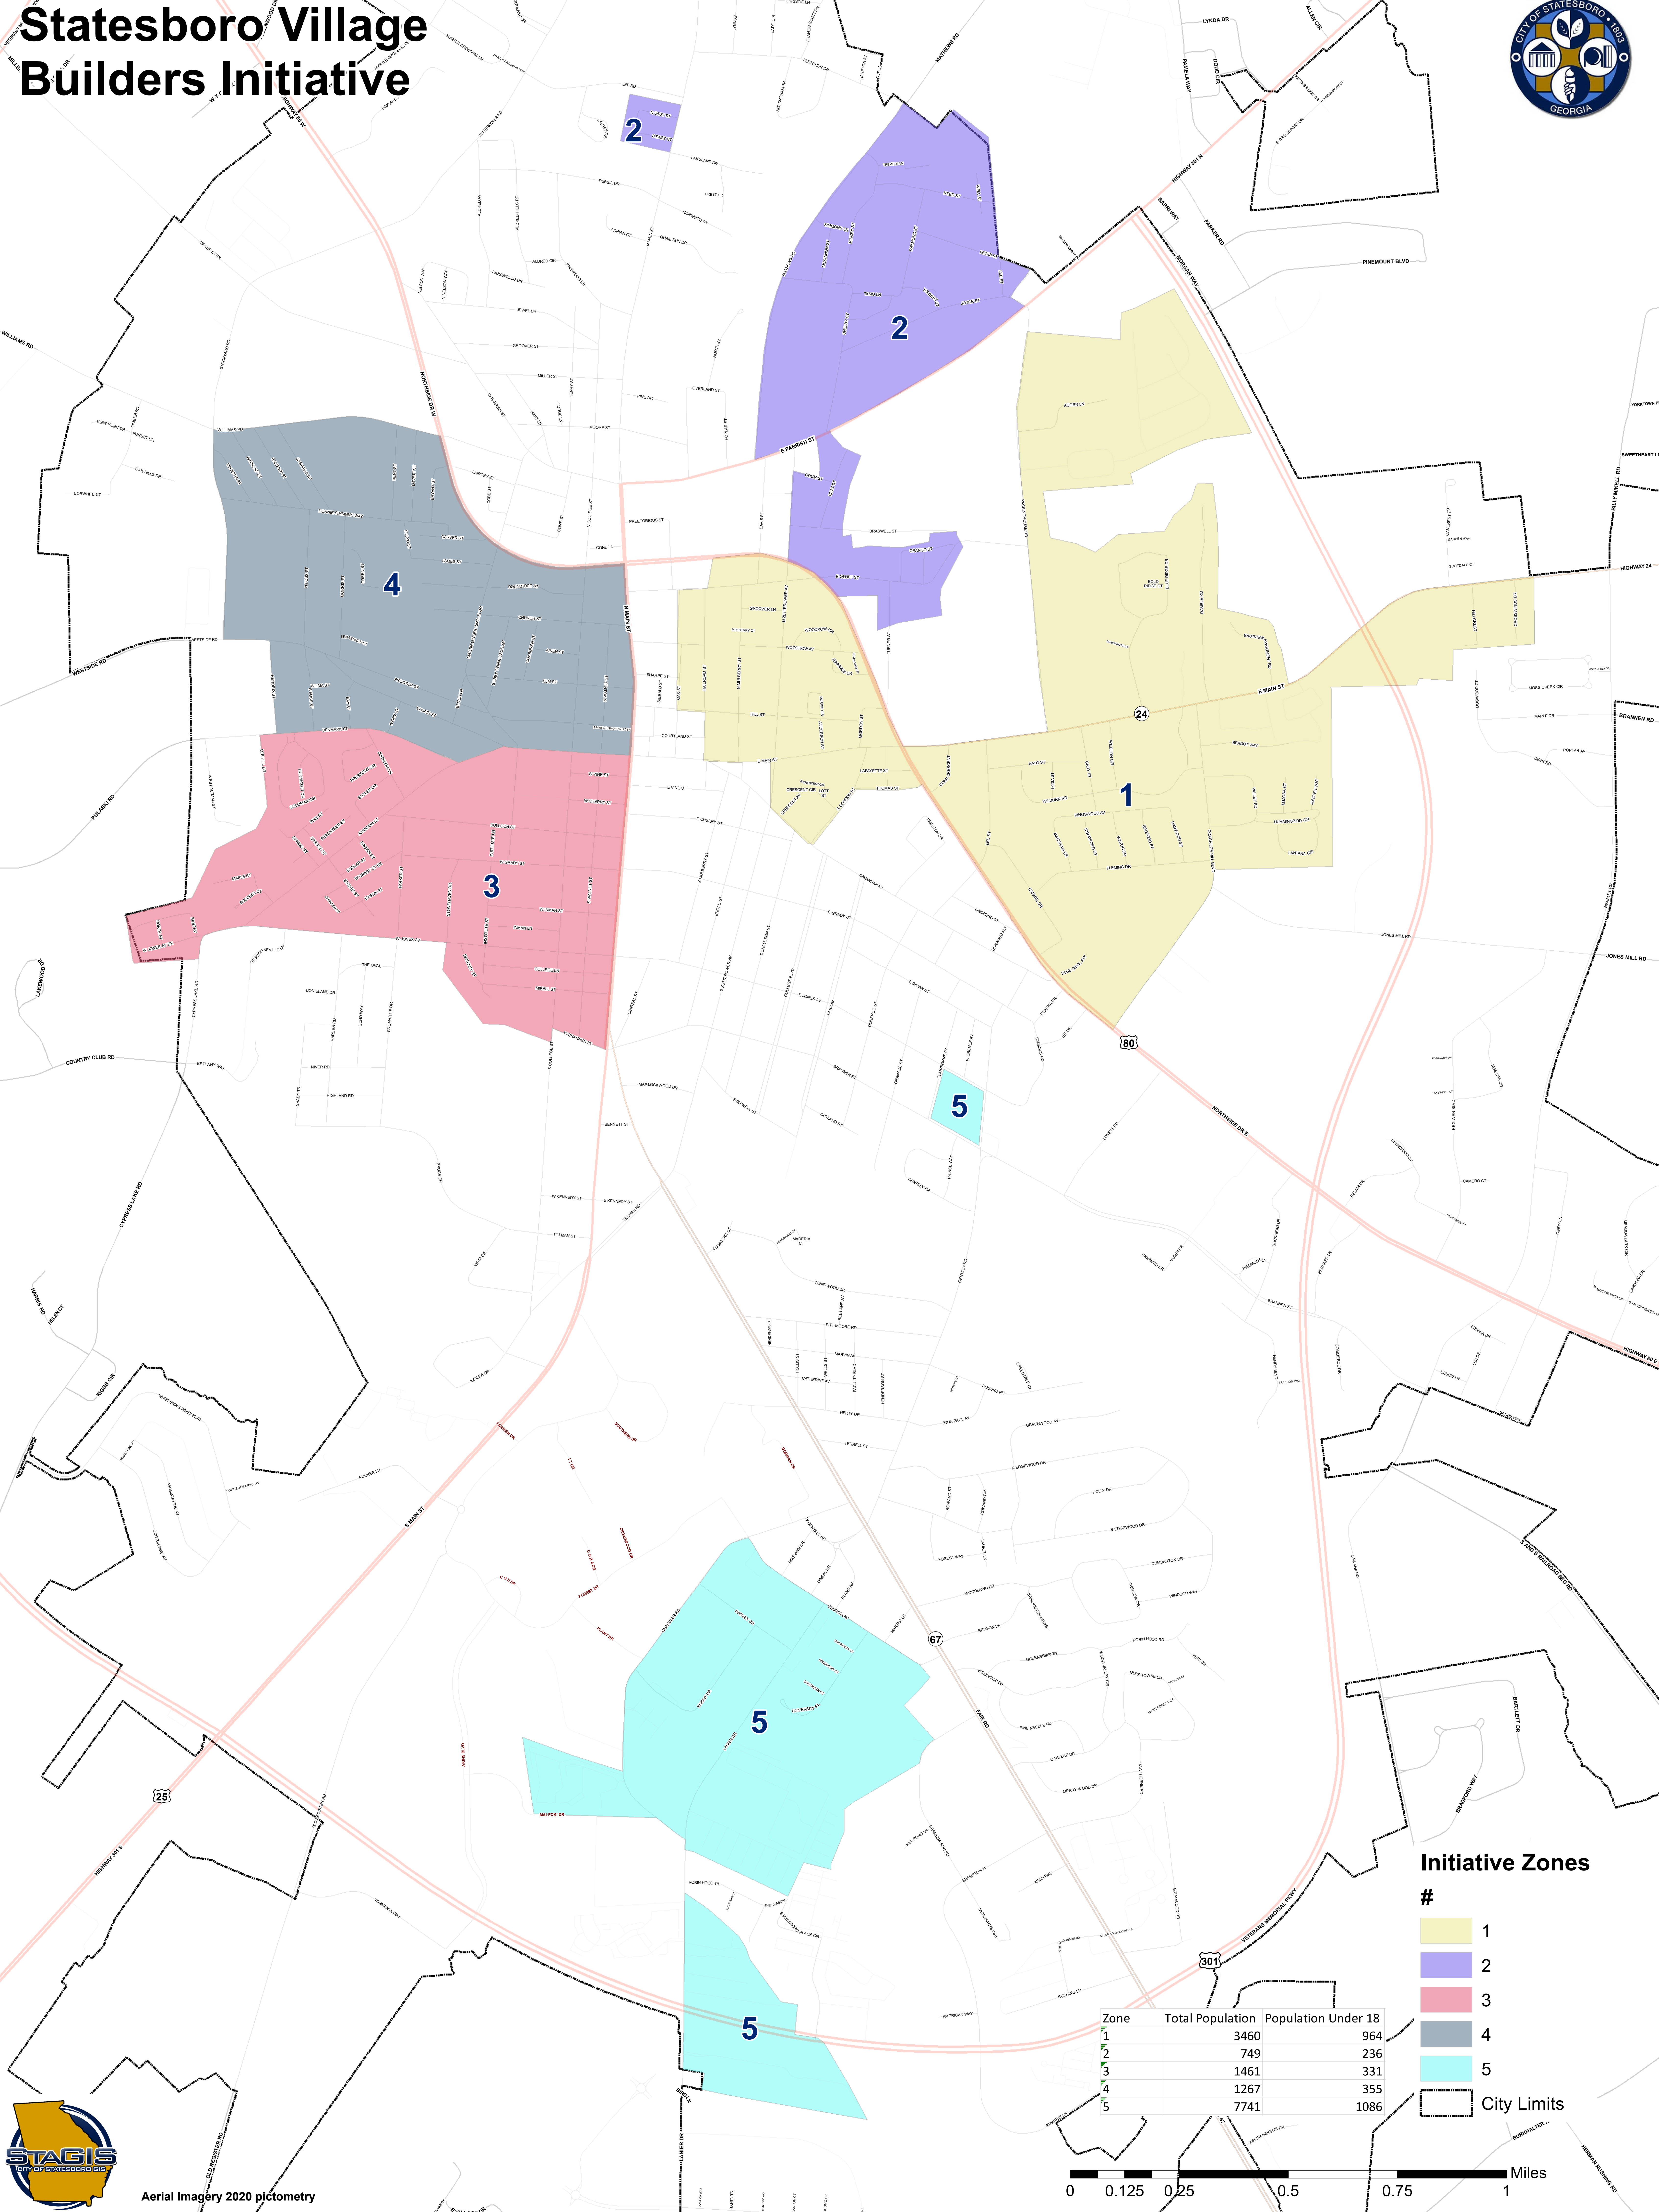

Statesboro Village Builders Initiative

Initiative Zones

- #
- 1
 - 2
 - 3
 - 4
 - 5

City Limits

Zone	Total Population	Population Under 18
1	3460	964
2	749	236
3	1461	331
4	1267	355
5	7741	1086