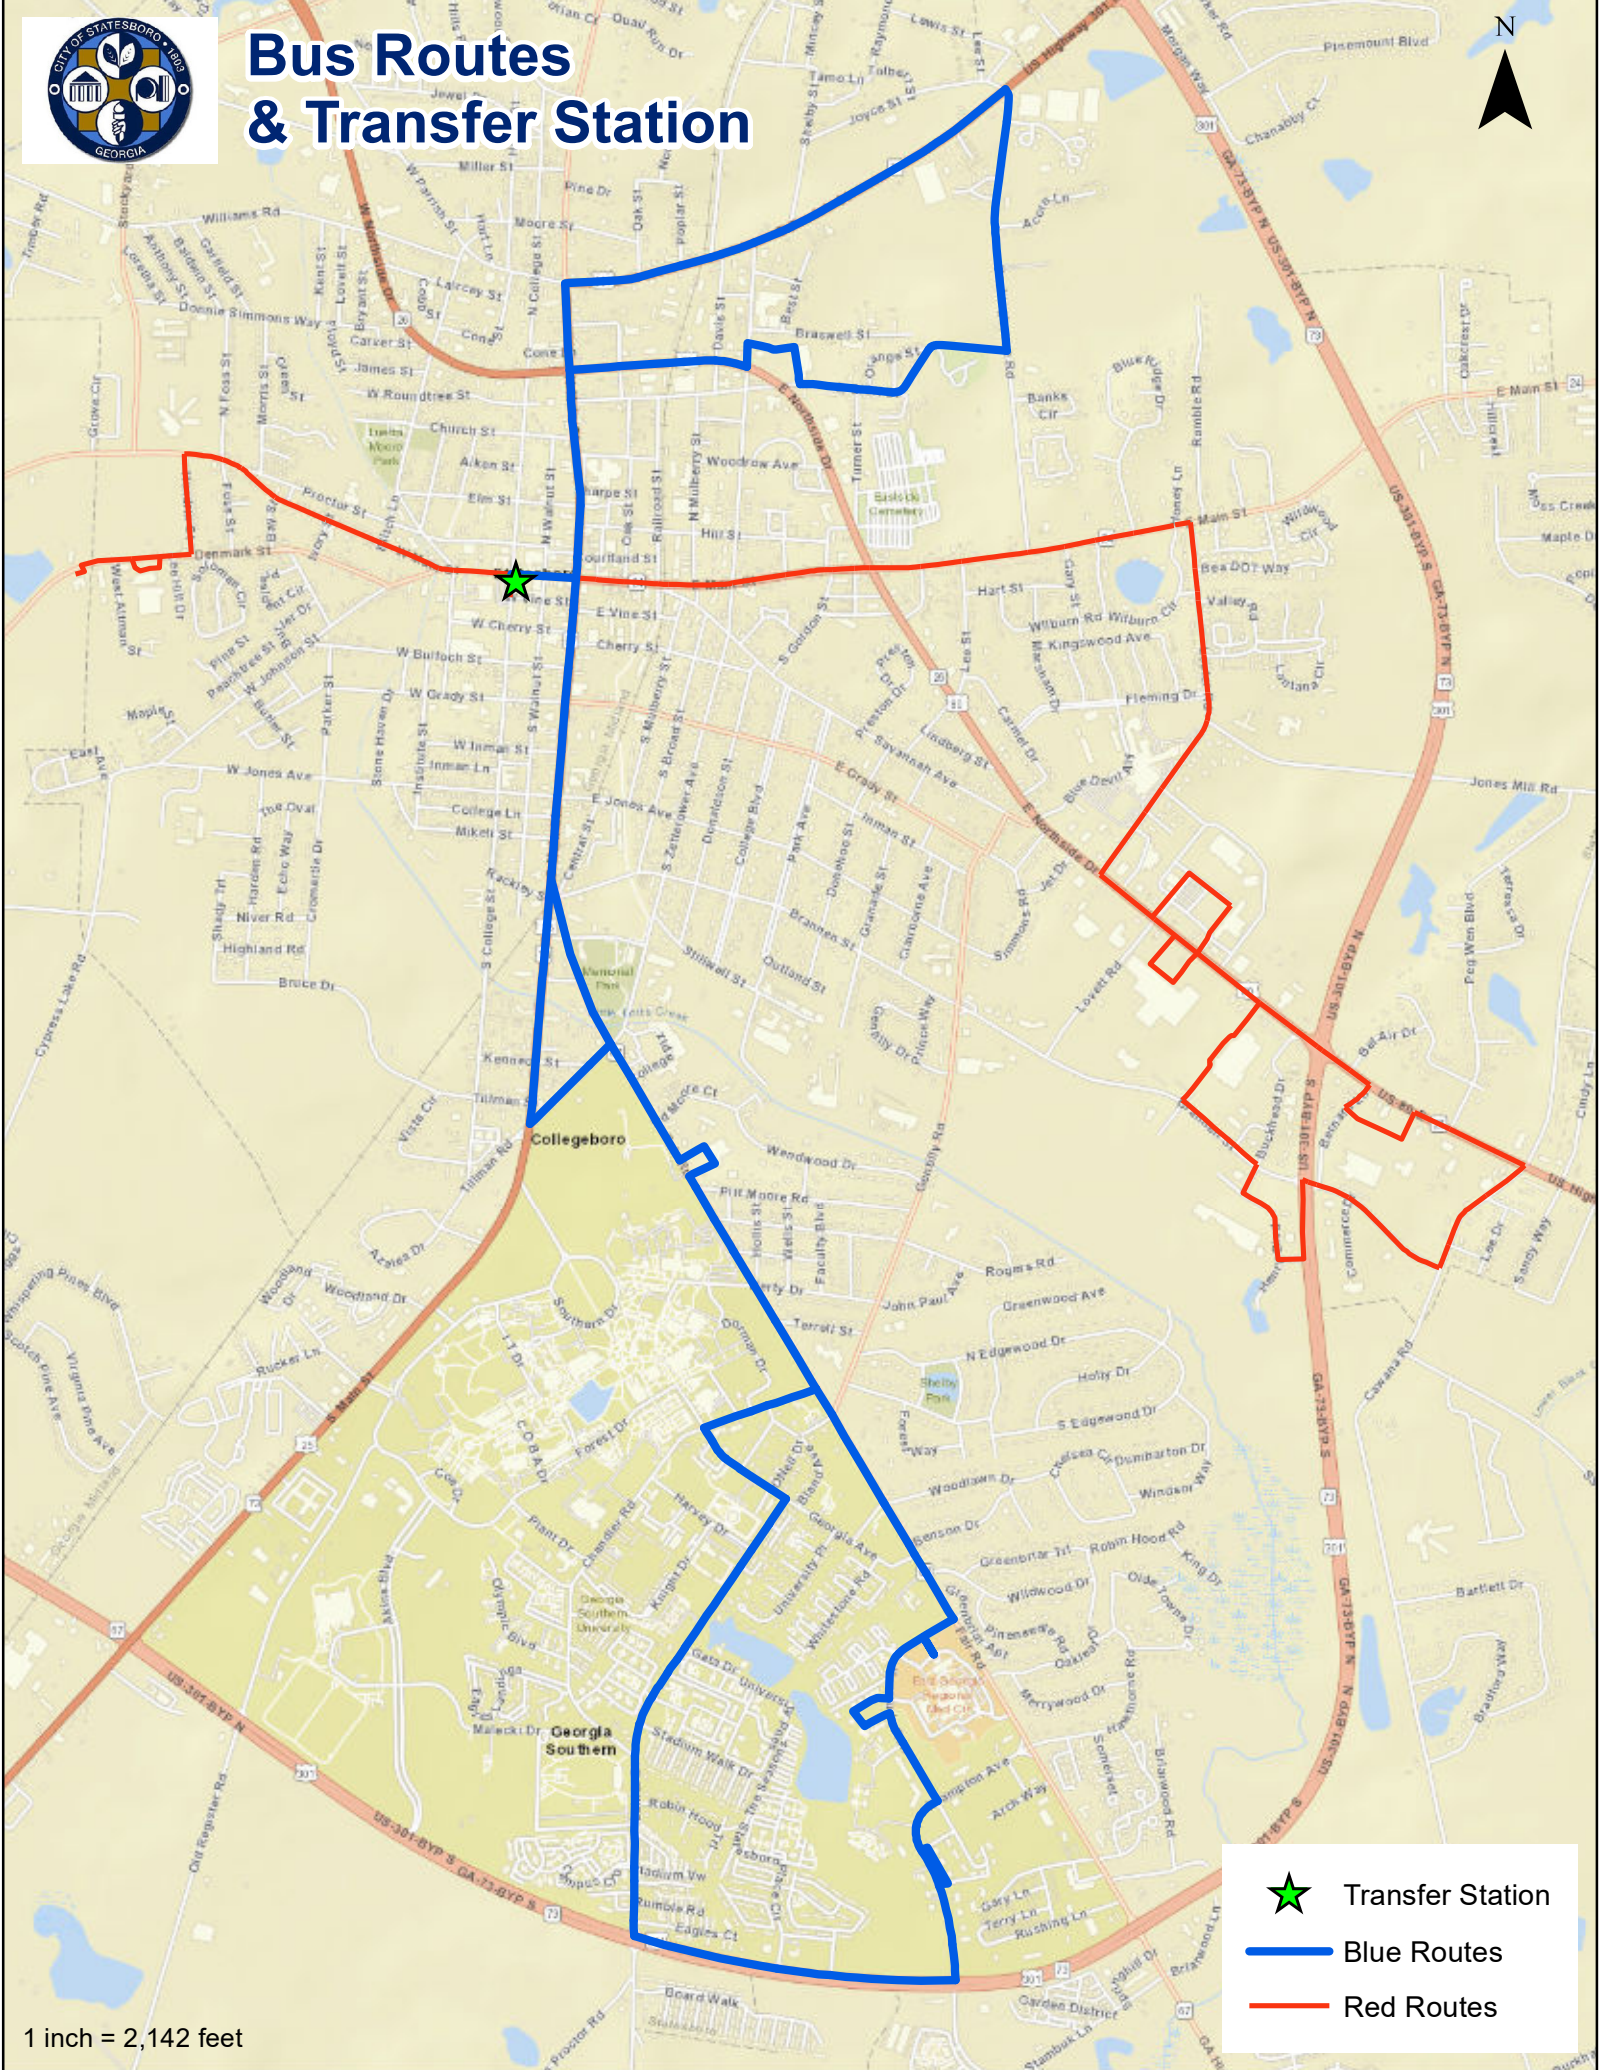

Bus Routes & Transfer Station

-  Transfer Station
-  Blue Routes
-  Red Routes

1 inch = 2,142 feet